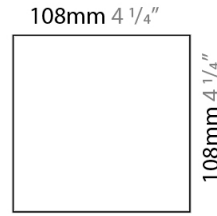

CUBO SURFACE

D43007- -

base number
Color   Finish
Temperature   Options

1. To build a product code in our configurator select the specify button on the base model # product page
2. To build a manual product code on this datasheet choose from the options listed below in blue font and add the suffix to the base model #

GENERAL

Series: Cubo
Brand: Icone
Division: Design
Mounting Type: Surface
Mounting Location: Wall
Subcategory: Ambient

PHYSICAL

Shape: Square
Length (mm): 110
Length (in): 4 ⁵/₁₆
Width (mm): 100
Width (in): 3 ¹⁵/₁₆
Height (mm): 110
Height (in): 4 ⁵/₁₆
Light Distribution: Direct / Indirect
Fixture Finish: WHI / TWH / TSL / CGL / BGL
Fixture Material: Extruded Aluminum

ELECTRICAL

Lamp Type: LED
Total Output Wattage (W): 15
Dimming: Electronic Low Voltage Dimming
Input Voltage (V): 120Vac Direct Line

LED

Color Temperature (°K): 3000
Nominal Lumen (lm): 1050
CRI: >90 CRI
Lamp Life (hrs): 50000

OPTICAL

RATINGS AND CERTIFICATIONS

Certified By: Certified for North American Standards
IP rating: IP20

PROJECT	_____
TYPE	_____
SPECIFIER	_____
QUANTITY	_____
DATE	_____

J-Box Cover Plate included